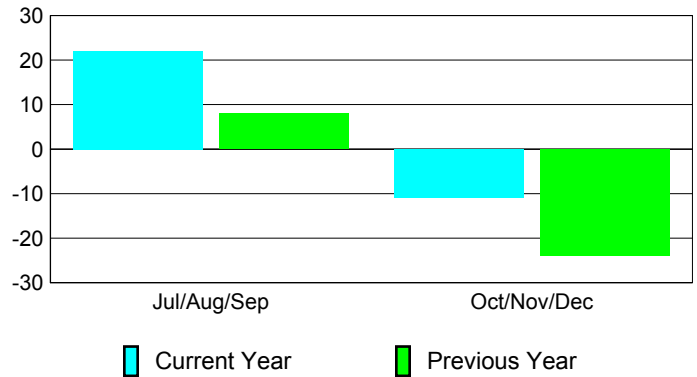

Comparison of Membership Gain/Loss

Current Year Compared to the Previous Year