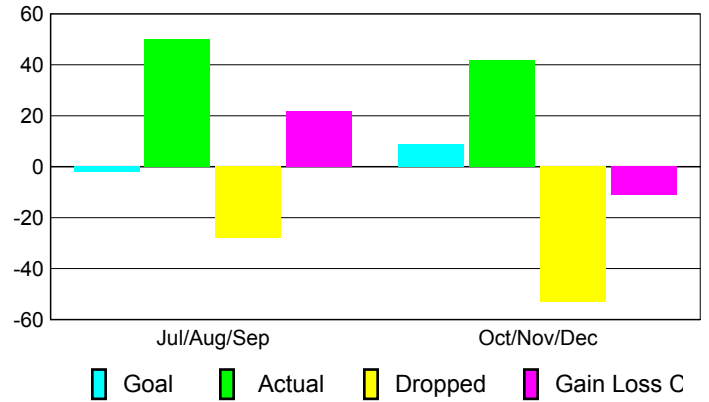

Membership Results 2010-2011

Goal, New, Dropped, Gain/Loss